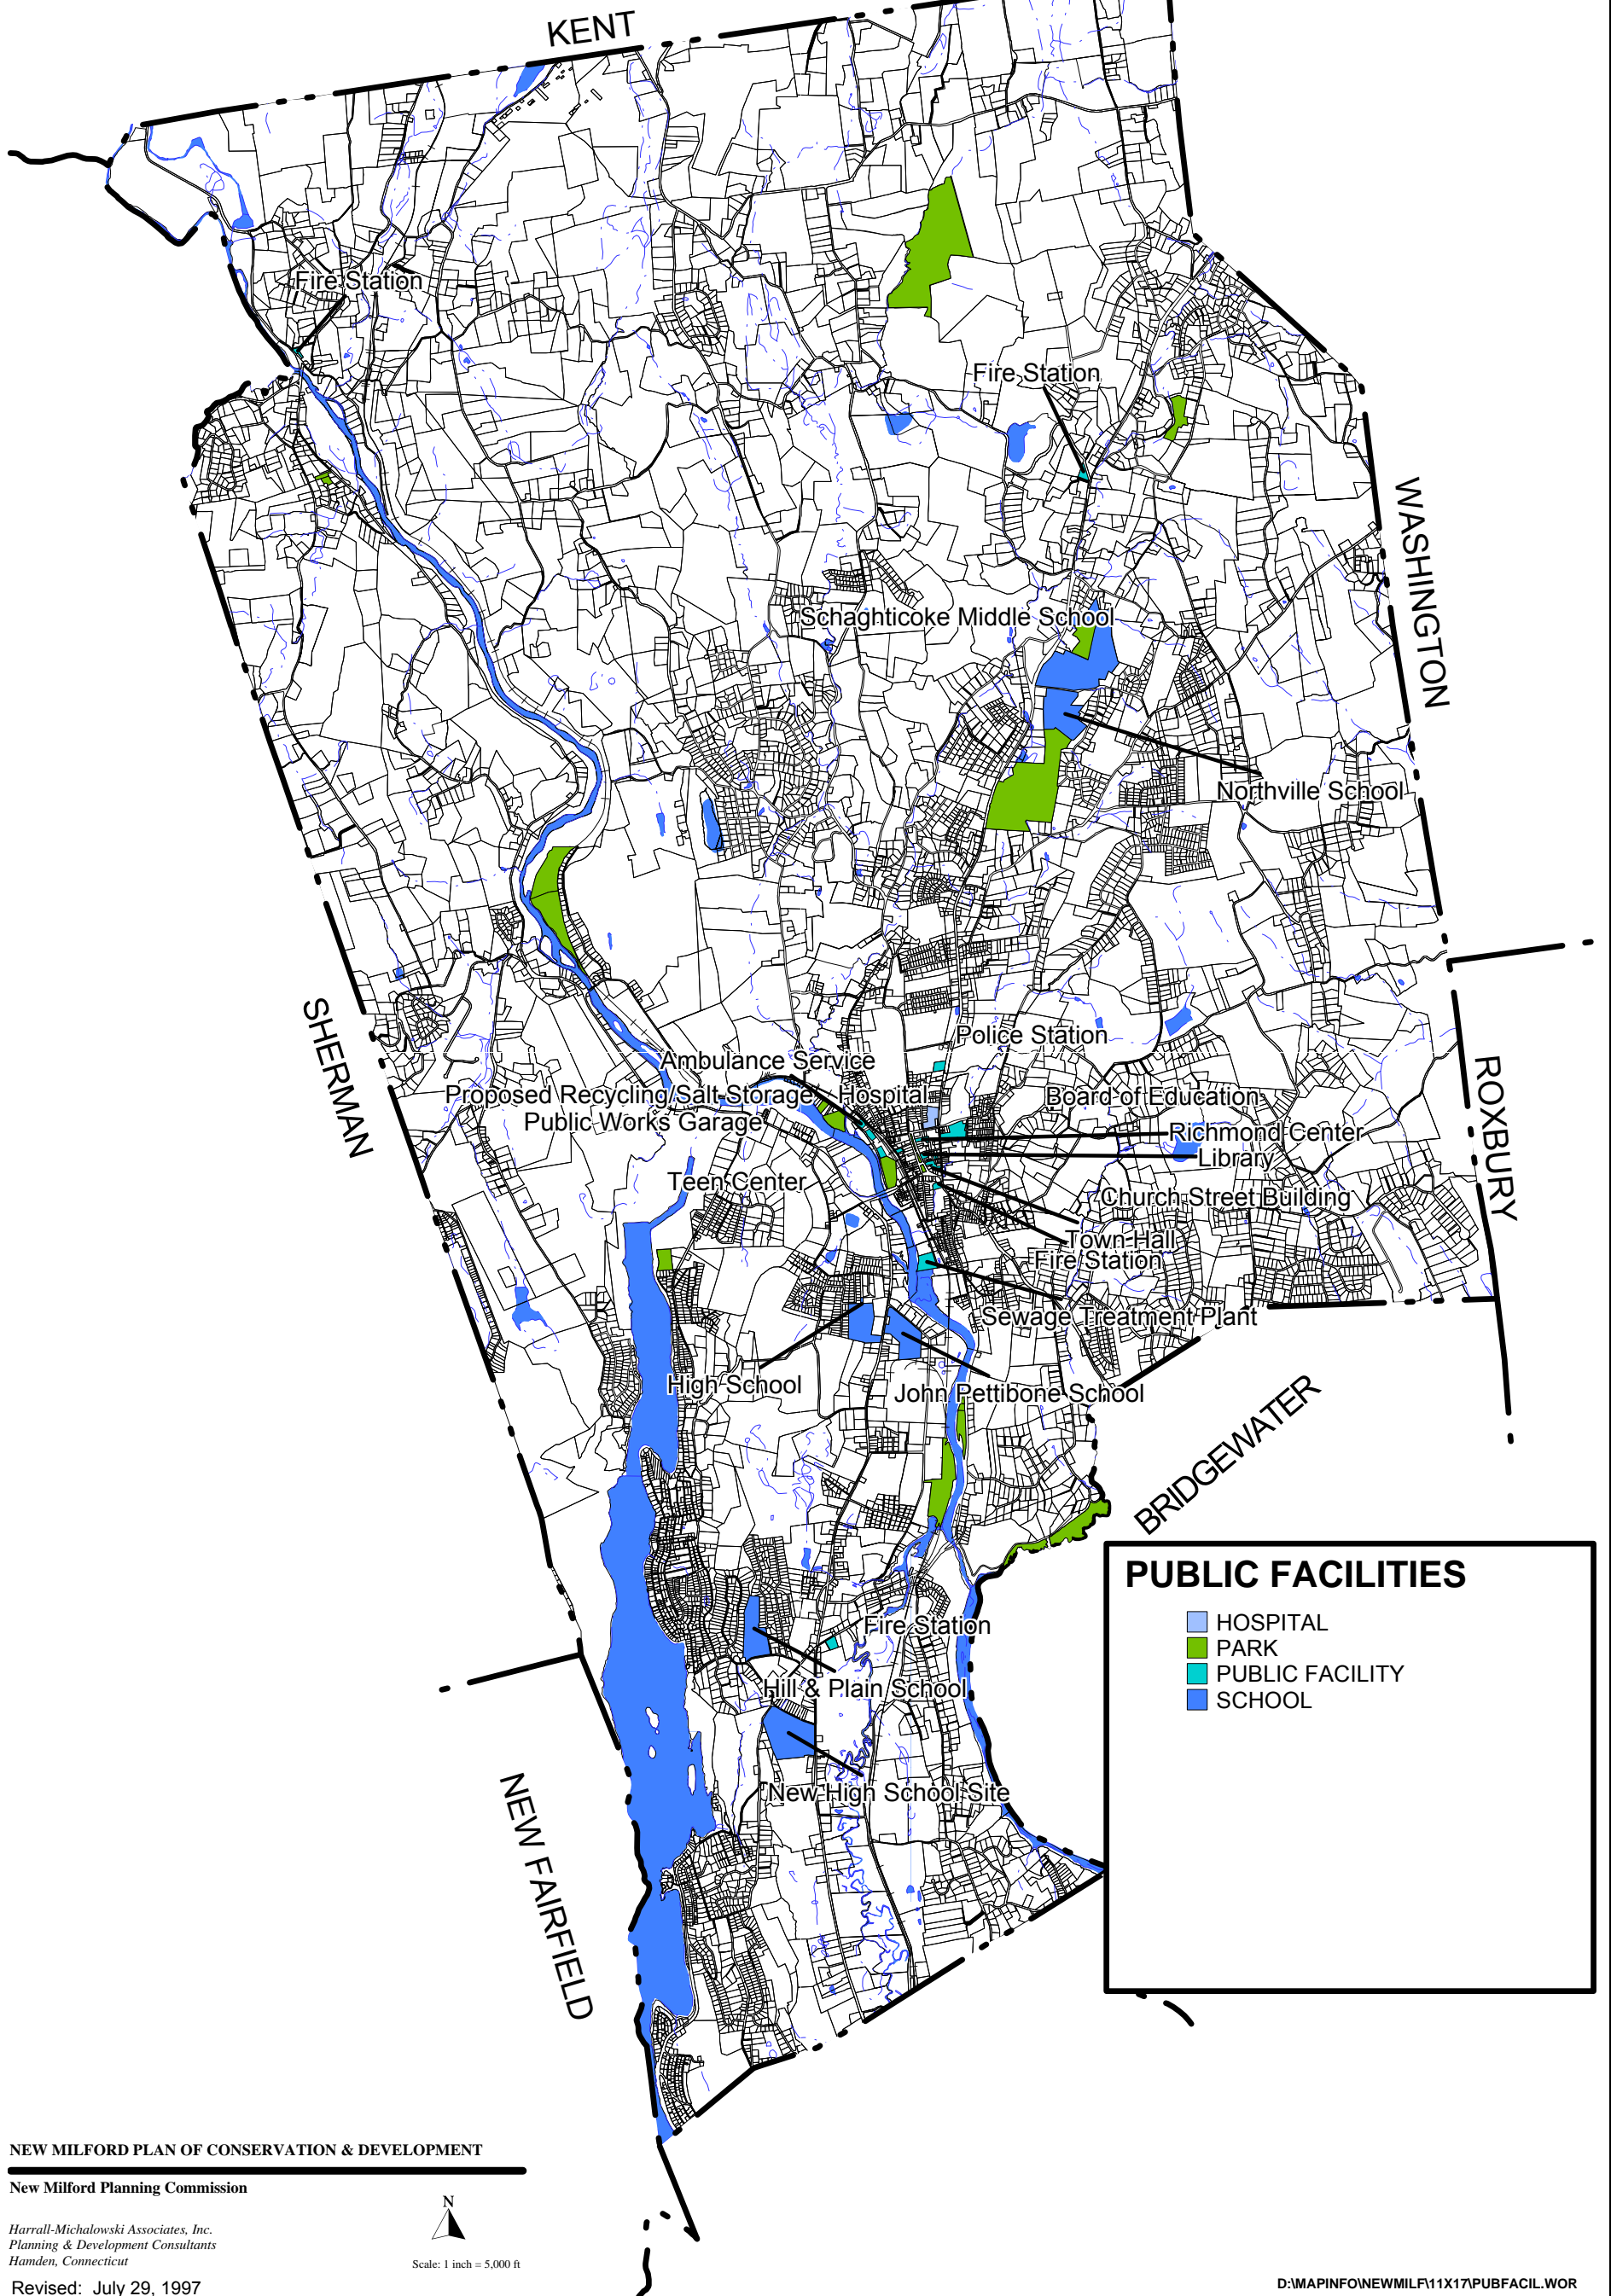

PUBLIC FACILITIES PLAN NEW MILFORD, CONNECTICUT

NEW MILFORD PLAN OF CONSERVATION & DEVELOPMENT

New Milford Planning Commission

Harrall-Michalowski Associates, Inc.
Planning & Development Consultants
Hamden, Connecticut

Revised: July 29, 1997

Scale: 1 inch = 5,000 ft

D:\MAPINFO\NEW MILFORD\11X17\PUBFACIL.WOR